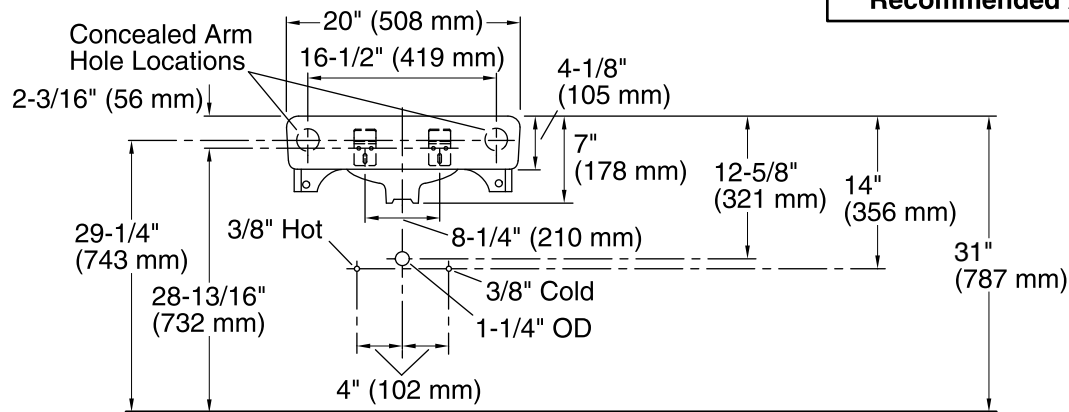

Soho®
Wall-Mount Bathroom Sink
K-2084-N

Features

- Made from premium materials that withstand high-volume usage
- Constructed of vitreous china
- 20" x 18"
- Wall-mount installation
- Single-hole drilling
- Drilled for concealed arm carrier
- With sealed overflow for commercial hospitals jobs

Color Code Description

■ 0 White

Standard Installation

Technical Information

All product dimensions are nominal.

Bowl configuration:	Single
Installation:	Wall-mount
Bowl area (Only):	Length: 18" (457 mm) Width: 13" (330 mm) With overflow: Yes Water depth: 4-7/8" (124 mm)
Number of deck holes:	1
Faucet hole(s):	1-3/8" (35 mm)
Drain hole:	1-3/4" (44 mm)