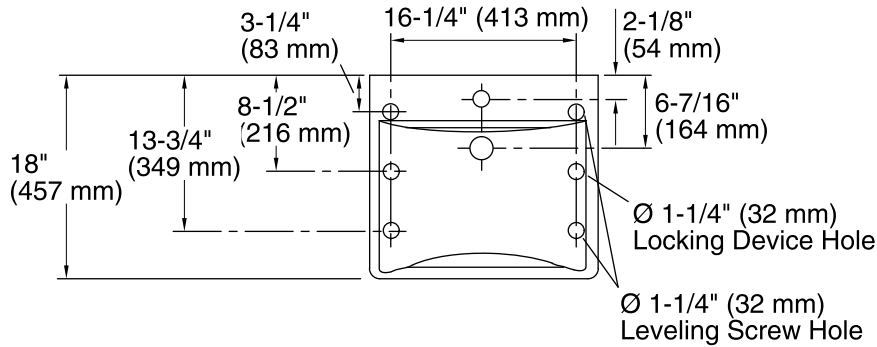

Soho®
Wall-Mount Bathroom Sink
K-2084-N

Features

- Made from premium materials that withstand high-volume usage
- Constructed of vitreous china
- 20" x 18"
- Wall-mount installation
- Single-hole drilling
- Drilled for concealed arm carrier
- With sealed overflow for commercial hospitals jobs

Color Code Description

■ 0 White

Standard Installation

Technical Information

All product dimensions are nominal.

Bowl configuration:	Single
Installation:	Wall-mount
Bowl area (Only):	Length: 18" (457 mm) Width: 13" (330 mm) With overflow: Yes Water depth: 4-7/8" (124 mm)
Number of deck holes:	1
Faucet hole(s):	1-3/8" (35 mm)
Drain hole:	1-3/4" (44 mm)