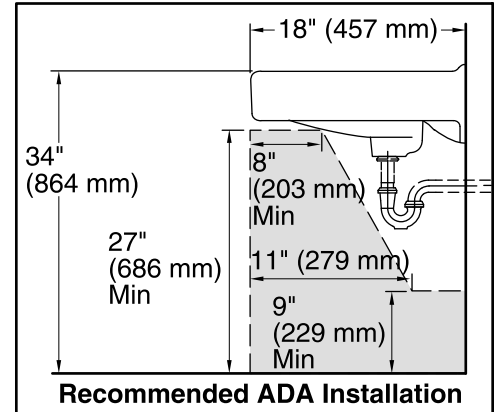

Soho®
Wall-Mount Bathroom Sink
K-2084-N

Features

- Made from premium materials that withstand high-volume usage
- Constructed of vitreous china
- 20" x 18"
- Wall-mount installation
- Single-hole drilling
- Drilled for concealed arm carrier
- With sealed overflow for commercial hospitals jobs

Color Code Description

■ 0 White

Standard Installation

Technical Information

All product dimensions are nominal.

Bowl configuration:	Single
Installation:	Wall-mount
Bowl area (Only):	Length: 18" (457 mm) Width: 13" (330 mm) With overflow: Yes Water depth: 4-7/8" (124 mm)
Number of deck holes:	1
Faucet hole(s):	1-3/8" (35 mm)
Drain hole:	1-3/4" (44 mm)