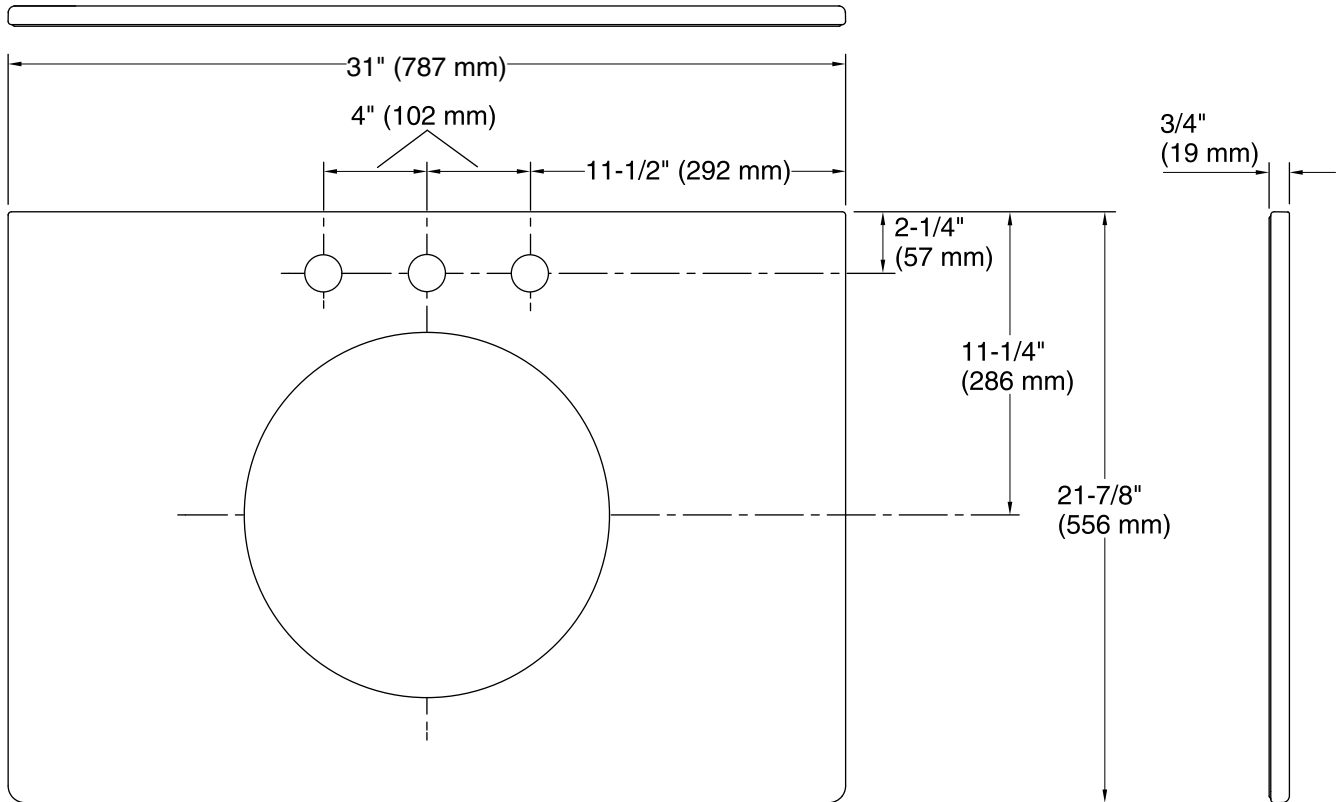

## Technical Information

All product dimensions are nominal.

Bowl configuration: Single

Installation: Drop-in

Min. base cabinet width: 31" (787 mm)

Bowl area (Only): Length: 13-9/16" (345 mm)  
 Width: 13-9/16" (345 mm)