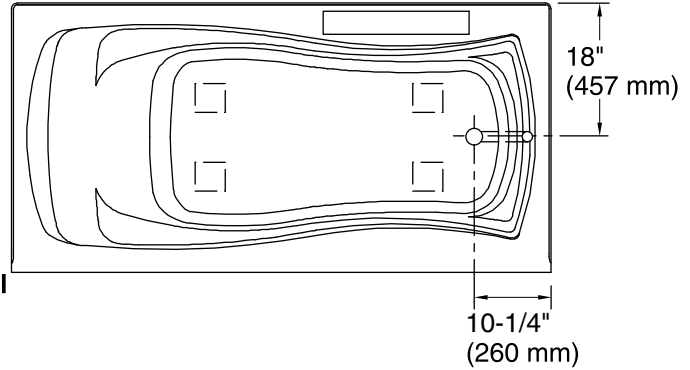

No change in measurements if connected with drain illustrated. (K-7166-AF)

☐ Recommended Faucet Location

Amplifier

Required Electrical Service

One circuit required, protected with Class A Ground-Fault Circuit-Interrupter (GFCI) or Residual Current Device (RCD).

Amplifier, Heated Surface: 120 V, 15 A, 50/60 Hz

Technical Information

All product dimensions are nominal.

Installation:	Three-wall alcove
Drain location:	Right
Basin area, bottom:	50" x 24" (1270 mm x 610 mm)
Basin area, top:	65" x 27" (1651 mm x 686 mm)
Weight:	88 lbs (39.9 kg)
Minimum floor load:	40 lbs/ft² (195.3 kg/m²)
Water depth:	14" (356 mm)
Water capacity:	72 gal (272.5 L)
Electrical component rating:	Amplifier: 120 V, 1.1 A, 50/60 Hz Heated Surface: 120 V, 0.5 A, 50/60 Hz, 65 W
Amplifier channels:	2 at 15 W per channel 2 at 30 W per channel
Minimum flat for door:	2-1/8" (54 mm)

Notes

Measure your actual product for rough-in details. Install this product according to the installation instructions.

The hot water supply should be 70% of the capacity of the bath or greater. Installations will vary.

Control amplifier fits 16" (406 mm) center studs. 25' (7.6 m) cables are included.

If installing a rim-mount faucet, make sure there is no interference above or below the deck before drilling any holes.