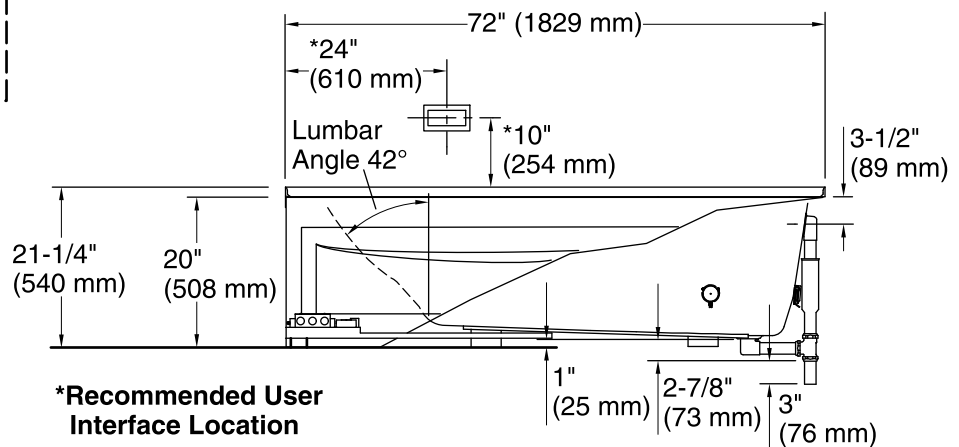

*Recommended User Interface Location

Required Electrical Service

One circuit required, protected with Class A Ground-Fault Circuit-Interrupter (GFCI) or Residual Current Device (RCD).

Amplifier, Heated Surface: 120 V, 15 A, 50/60 Hz

Technical Information

All product dimensions are nominal.

Installation:	Three-wall alcove
Drain location:	Right
Basin area, bottom:	50" x 24" (1270 mm x 610 mm)
Basin area, top:	65" x 27" (1651 mm x 686 mm)
Weight:	88 lbs (39.9 kg)
Minimum floor load:	40 lbs/ft² (195.3 kg/m²)
Water depth:	14" (356 mm)
Water capacity:	72 gal (272.5 L)
Electrical component rating:	Amplifier: 120 V, 1.1 A, 50/60 Hz Heated Surface: 120 V, 0.5 A, 50/60 Hz, 65 W
Amplifier channels:	2 at 15 W per channel 2 at 30 W per channel
Minimum flat for door:	2-1/8" (54 mm)

Notes

Measure your actual product for rough-in details. Install this product according to the installation instructions.

The hot water supply should be 70% of the capacity of the bath or greater. Installations will vary.

Control amplifier fits 16" (406 mm) center studs. 25' (7.6 m) cables are included.

If installing a rim-mount faucet, make sure there is no interference above or below the deck before drilling any holes.