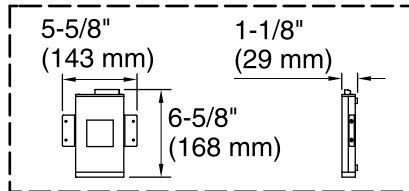

No change in measurements if connected with drain illustrated. (K-7166-AF)

☐ Recommended Faucet Location

Amplifier

Required Electrical Service

One circuit required, protected with Class A Ground-Fault Circuit-Interrupter (GFCI) or Residual Current Device (RCD).

Amplifier, Heated Surface: 120 V, 15 A, 50/60 Hz

Technical Information

All product dimensions are nominal.

Installation:	Three-wall alcove
Drain location:	Right
Basin area, bottom:	50" x 24" (1270 mm x 610 mm)
Basin area, top:	65" x 27" (1651 mm x 686 mm)
Weight:	88 lbs (39.9 kg)
Minimum floor load:	40 lbs/ft² (195.3 kg/m²)
Water depth:	14" (356 mm)
Water capacity:	72 gal (272.5 L)
Electrical component rating:	Amplifier: 120 V, 1.1 A, 50/60 Hz Heated Surface: 120 V, 0.5 A, 50/60 Hz, 65 W
Amplifier channels:	2 at 15 W per channel 2 at 30 W per channel
Minimum flat for door:	2-1/8" (54 mm)

Notes

Measure your actual product for rough-in details. Install this product according to the installation instructions.

The hot water supply should be 70% of the capacity of the bath or greater. Installations will vary.

Control amplifier fits 16" (406 mm) center studs. 25' (7.6 m) cables are included.

If installing a rim-mount faucet, make sure there is no interference above or below the deck before drilling any holes.