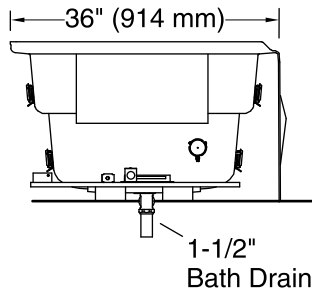

*Recommended User Interface Location

Required Electrical Service

One circuit required, protected with Class A Ground-Fault Circuit-Interrupter (GFCI) or Residual Current Device (RCD).

Amplifier, Heated Surface: 120 V, 15 A, 50/60 Hz

Technical Information

All product dimensions are nominal.

Installation:	Three-wall alcove
Drain location:	Right
Basin area, bottom:	50" x 24" (1270 mm x 610 mm)
Basin area, top:	65" x 27" (1651 mm x 686 mm)
Weight:	88 lbs (39.9 kg)
Minimum floor load:	40 lbs/ft² (195.3 kg/m²)
Water depth:	14" (356 mm)
Water capacity:	72 gal (272.5 L)
Electrical component rating:	Amplifier: 120 V, 1.1 A, 50/60 Hz Heated Surface: 120 V, 0.5 A, 50/60 Hz, 65 W
Amplifier channels:	2 at 15 W per channel 2 at 30 W per channel
Minimum flat for door:	2-1/8" (54 mm)

Notes

Measure your actual product for rough-in details. Install this product according to the installation instructions.

The hot water supply should be 70% of the capacity of the bath or greater. Installations will vary.

Control amplifier fits 16" (406 mm) center studs. 25' (7.6 m) cables are included.

If installing a rim-mount faucet, make sure there is no interference above or below the deck before drilling any holes.