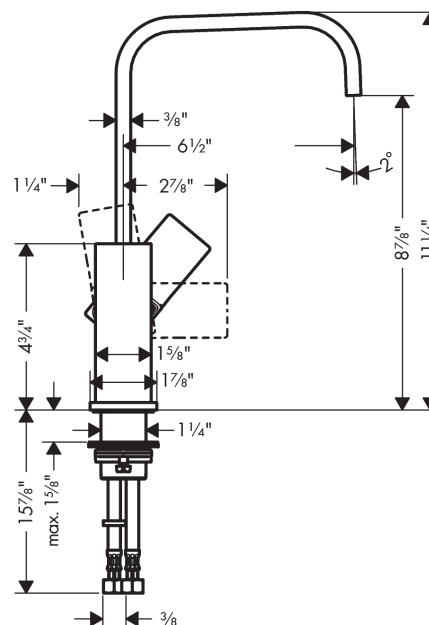

Scale drawing