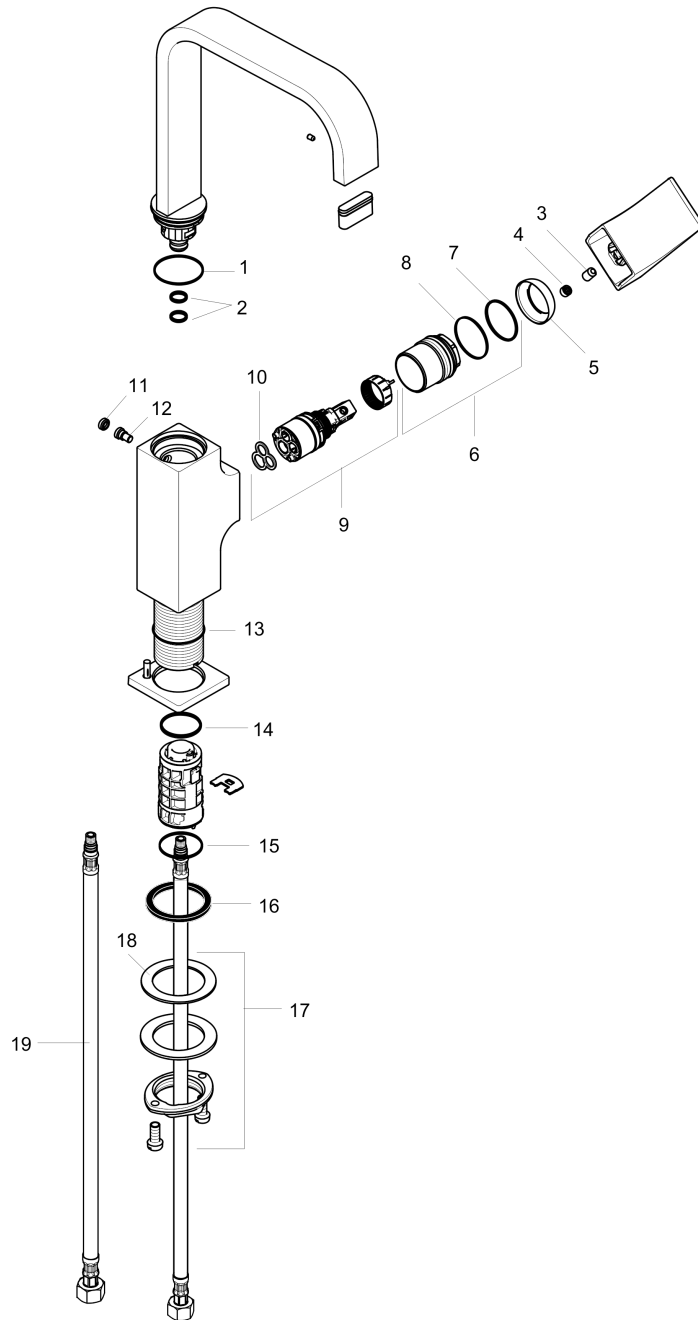

#### Scale drawing

## Metropol

Single-Hole Faucet 230 with Lever Handle and Swivel Spout, 1.2 GPM

Finishes : chrome Part no. : 32511001

## Metropol

Single-Hole Faucet 230 with Lever Handle and Swivel Spout, 1.2 GPM

Finishes : **chrome** Part no. : **32511001**

### Spare parts list

Year of production: >03/18

Pos.	Description	Part no.	Price	PU
1	O-ring 30x1,5	98433000	-	1
2	O-ring 8x2	98112000	-	1
3	hollow set screw M6x10 DIN 916	96029000	-	1
4	screw cover	95704000	-	1
5	flange	95493000	-	1
6	nut	93086000	-	1
7	O-Ring 22x2	98185000	-	1
8	O-ring 27x1,5	92527000	-	1
9	cartridge, assy	95973001	-	1
10	seal	98865000	-	1
11	plug	93087000	-	1
12	screw	93088000	-	1
13	O-ring 32x1,5	92936000	-	1
14	O-ring 24x2	98388000	-	1
15	O-ring 26x1,5	98390000	-	1
16	flat seal	98749000	-	1
17	fixing set (Ø 32)	13961000	-	1
18	lever collar	97548000	-	1
19	connection hose 23½" M8x0,75 3/8"	98600001	-	1
a	spout 165 mm	93084000	-	1
b	spray former	93085000	-	1
c	handle	93082000	-	1