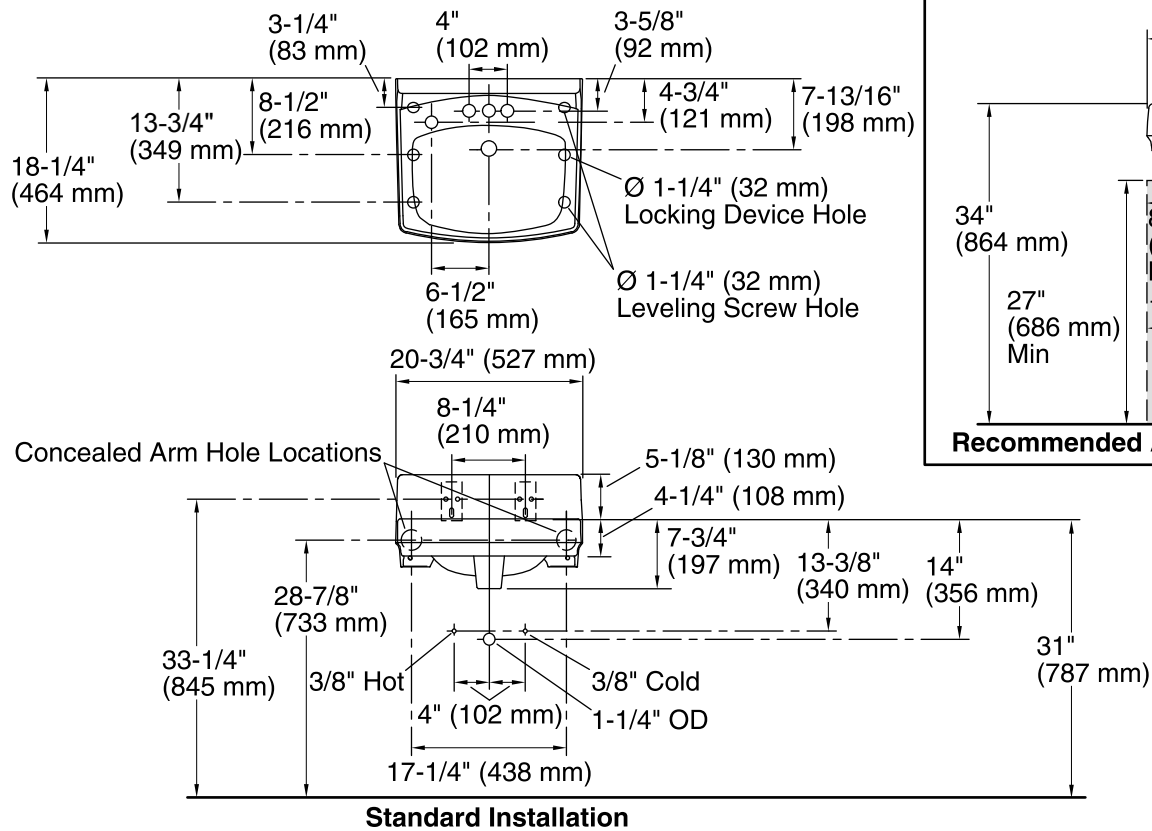

Technical Information

All product dimensions are nominal.

- Bowl configuration: Single
- Installation: Wall-mount
- Bowl area (Center): Length: 10" (254 mm)
  Width: 15" (381 mm)
  With overflow: Yes
  Water depth: 3-1/4" (83 mm)
- Number of deck holes: 4
- Faucet hole spacing: 8" (203 mm)
- Faucet hole(s): 1-1/4" (32 mm)
- Soap/Lotion hole: 1-1/4" (32 mm)
- Drain hole: 1-3/4" (44 mm)

Notes

Install this product according to the installation instructions.

ADA compliant when installed to the specific requirements of these regulations.